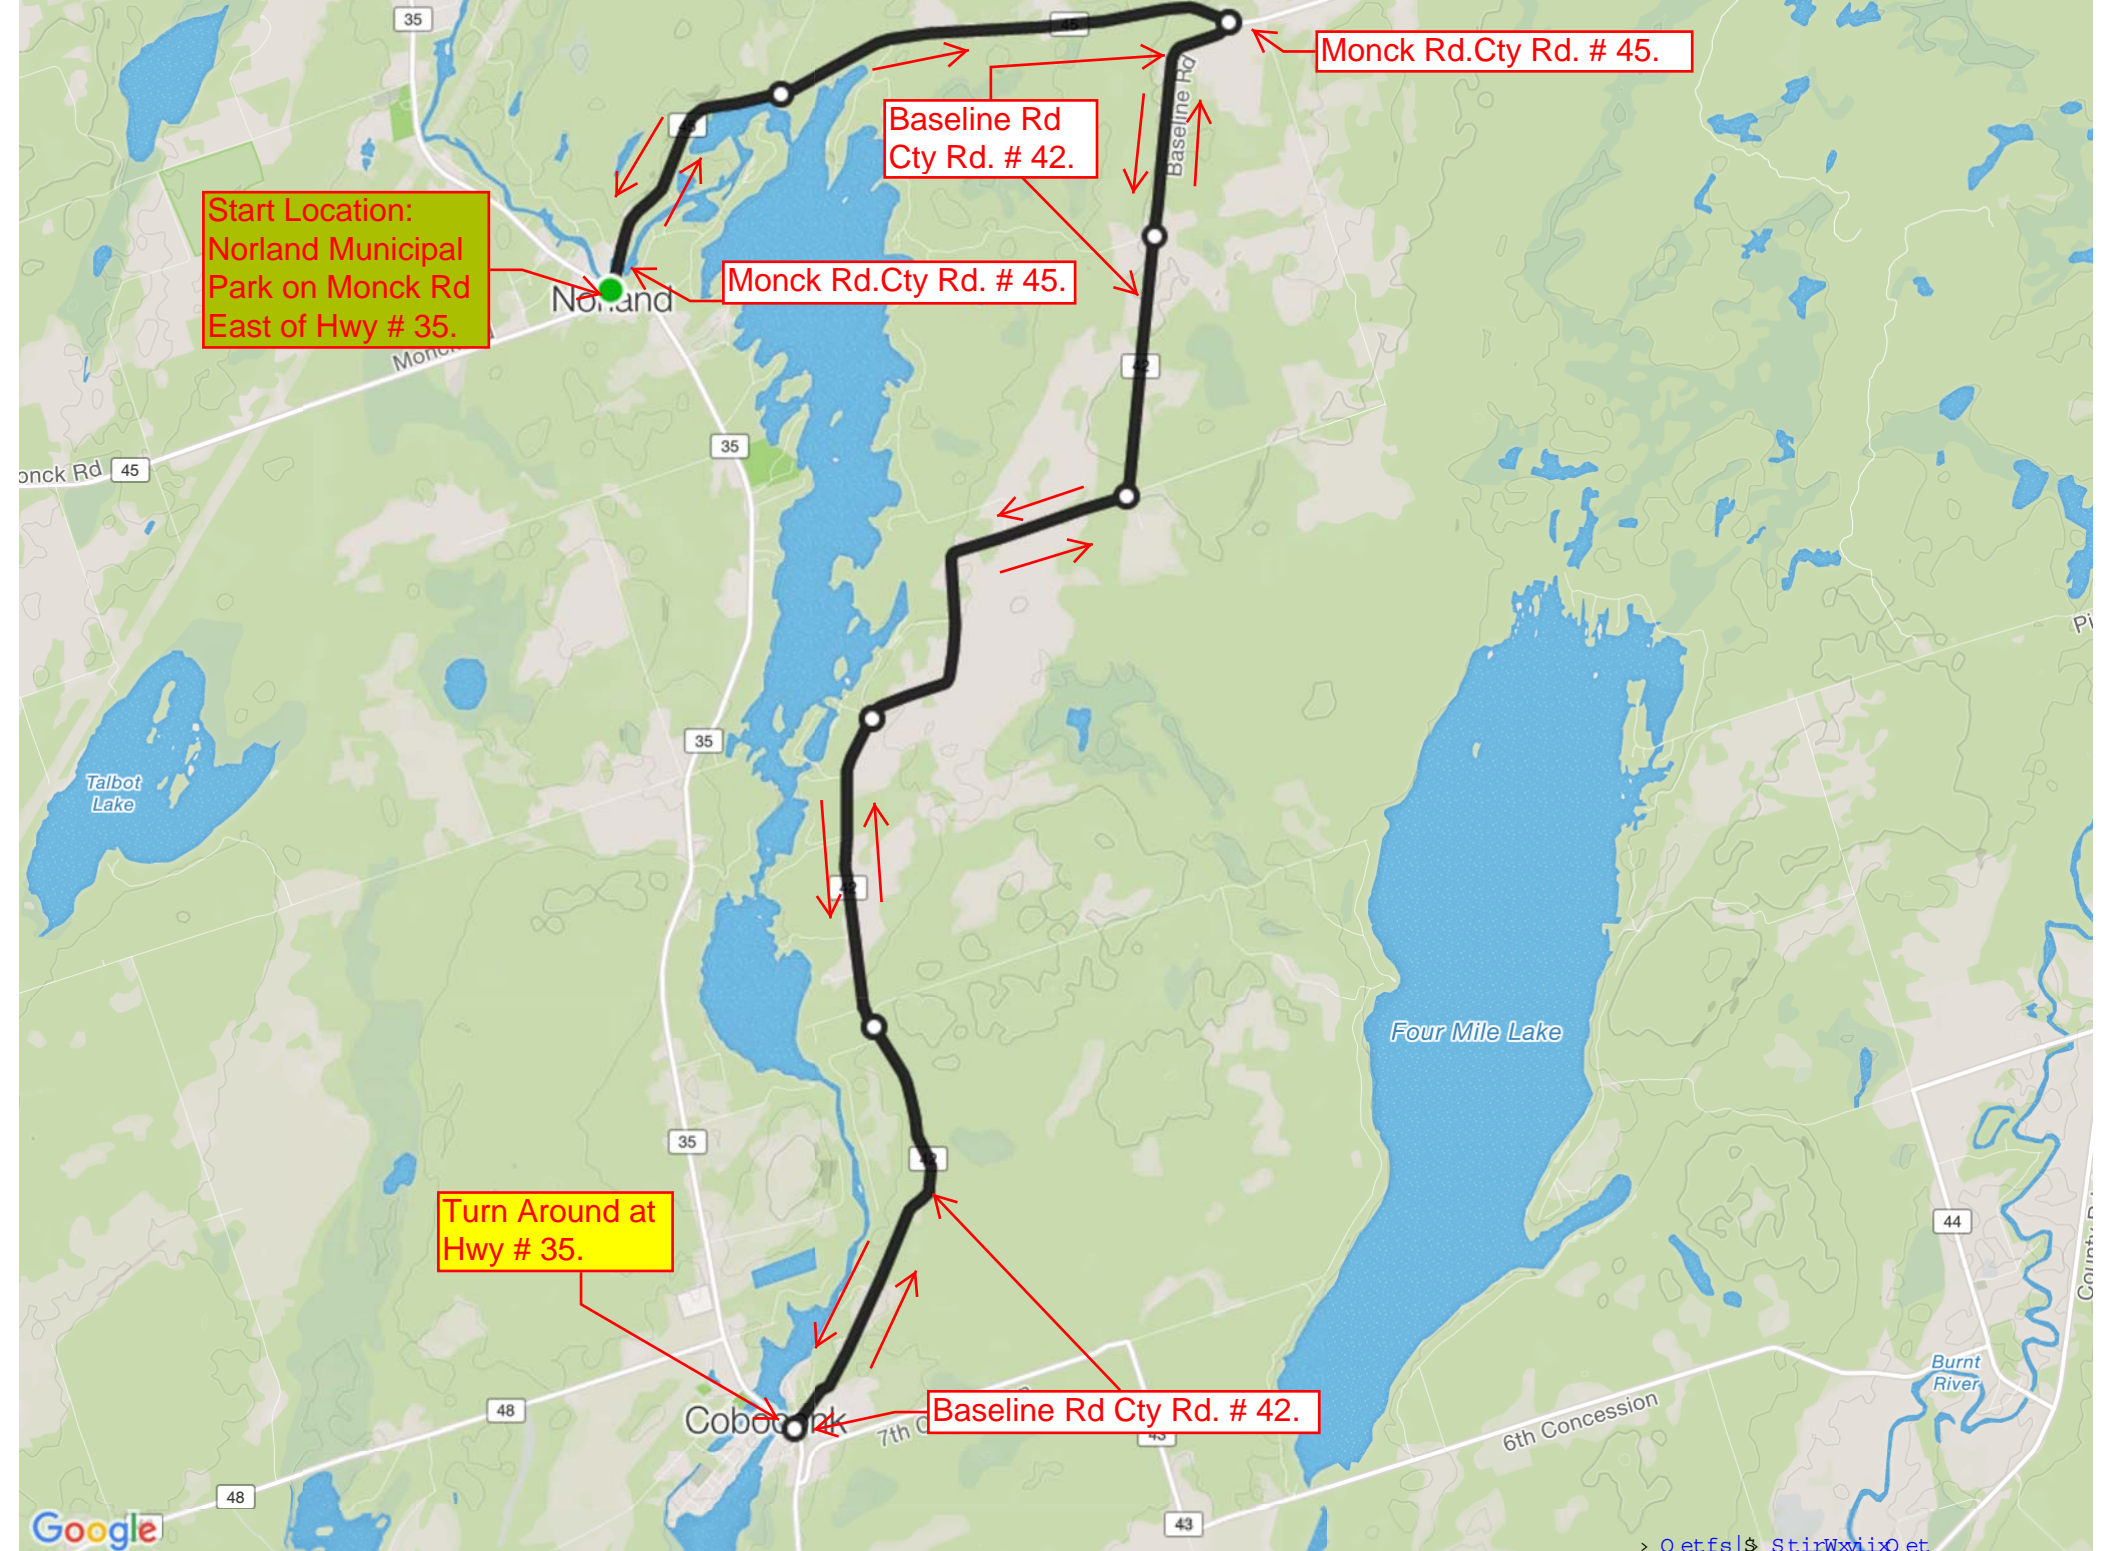

Map # 55. Norland - Dongola - Coboconk - Return - 33 Km. - 214 M Elev

Start Location:  
Norland Municipal  
Park on Monck Rd  
East of Hwy # 35.

Baseline Rd  
Cty Rd. # 42.

Monck Rd. Cty Rd. # 45.

Monck Rd. Cty Rd. # 45.

Turn Around at  
Hwy # 35.

Baseline Rd Cty Rd. # 42.