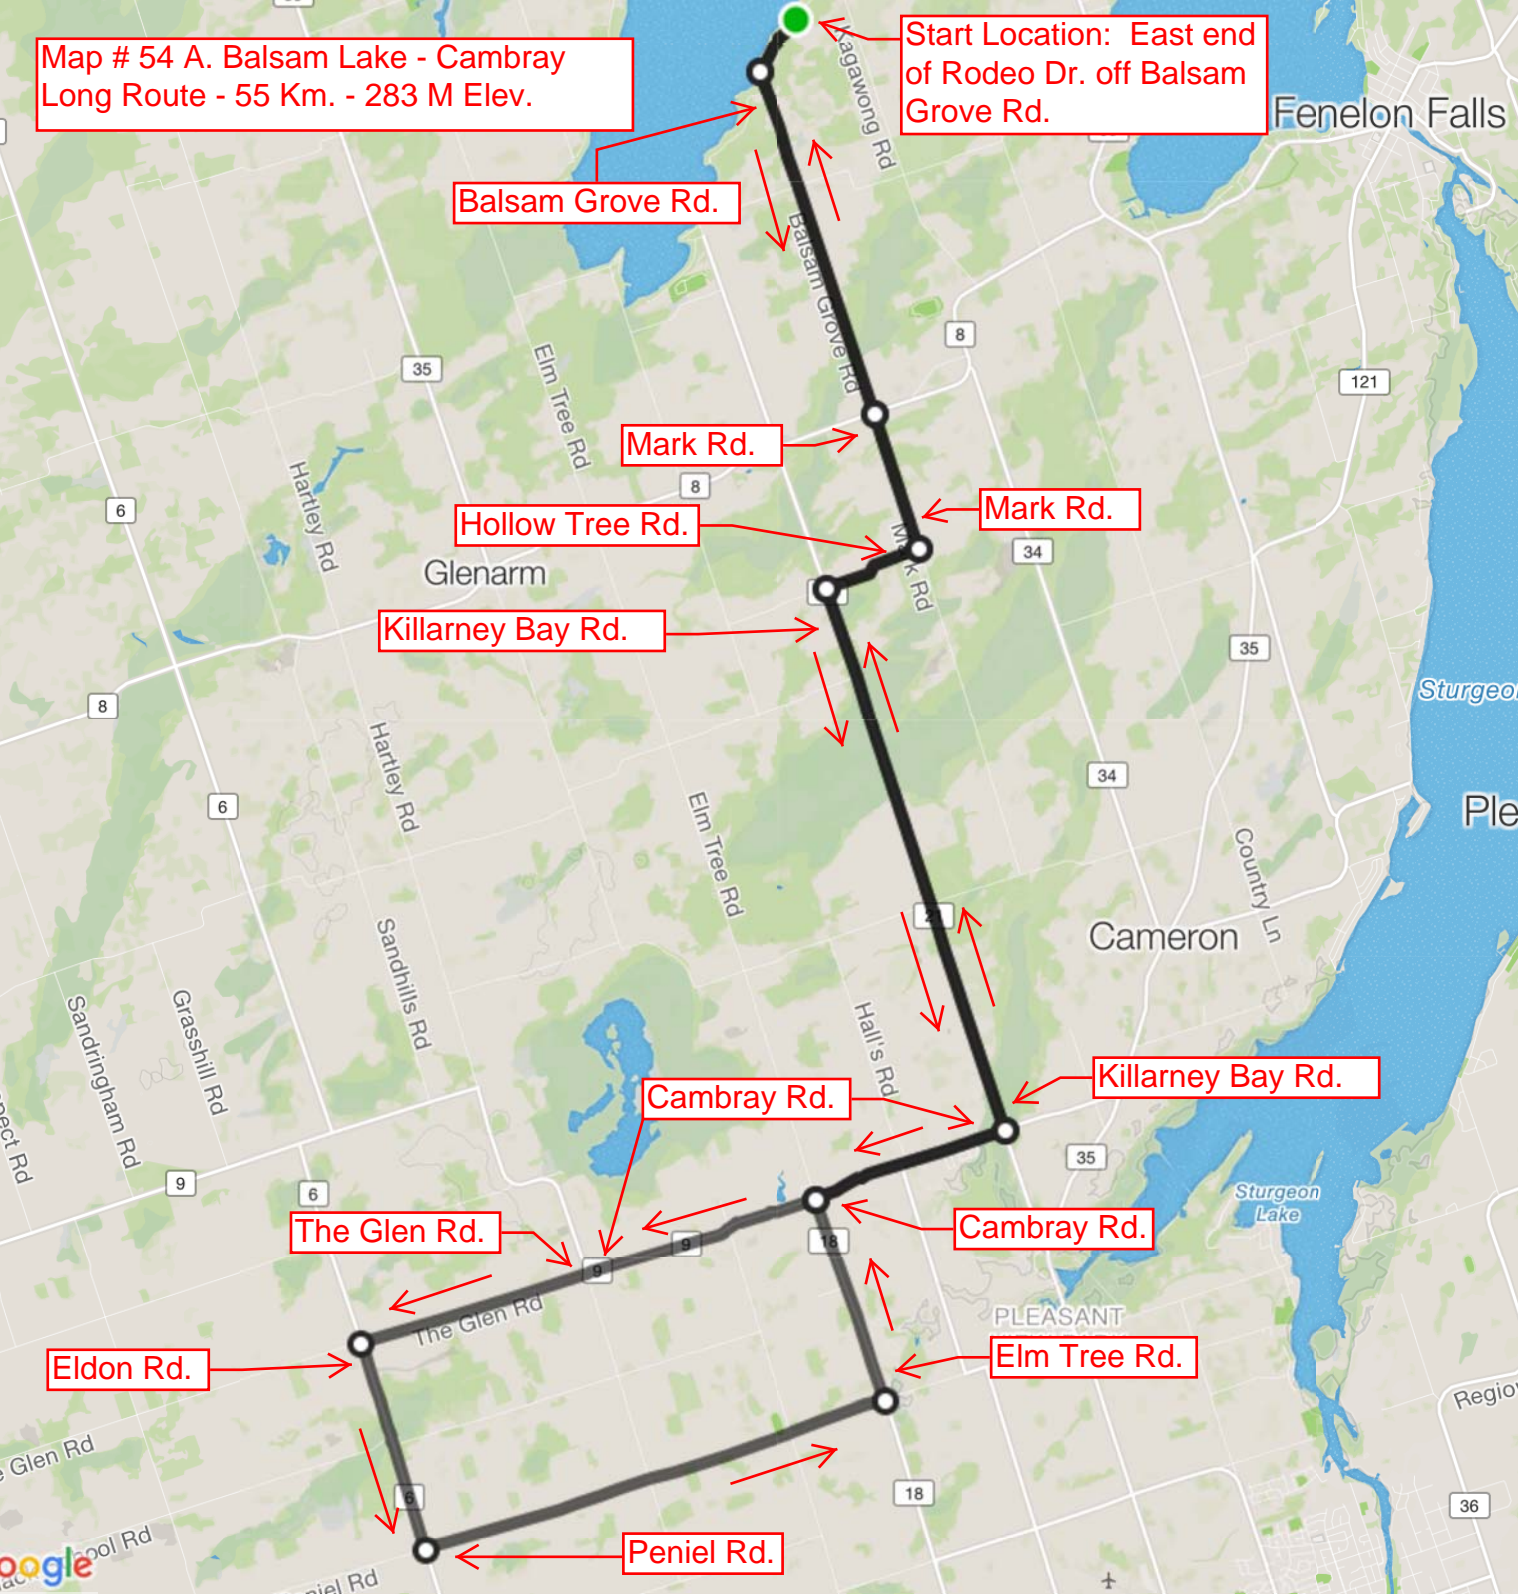

Map # 54 A. Balsam Lake - Cambray
Long Route - 55 Km. - 283 M Elev.

Start Location: East end
of Rodeo Dr. off Balsam
Grove Rd.

Balsam Grove Rd.

Mark Rd.

Hollow Tree Rd.

Killarney Bay Rd.

Cambray Rd.

The Glen Rd.

Eldon Rd.

Peniel Rd.

Mark Rd.

Killarney Bay Rd.

Cambray Rd.

Elm Tree Rd.

Fenelon Falls

Cameron

PLEASANT

Cue Sheet

km Direction/Detail

1. 0.0
Proceed onto Rodeo Drive
2. 0.0
Proceed onto Rodeo Drive
3. 0.8
Proceed onto Balsam Grove Road
4. 5.4
Right onto Glenarm Road
5. 5.5
Proceed onto Mark Road
6. 7.3
Proceed onto Hollowtree Road
7. 8.6
Proceed onto Killarney Bay Road
8. 16.0
Proceed onto Cambray Road
9. 18.6
Proceed onto Elm Tree Road
10. 21.4
Proceed onto Peniel Road
11. 27.7
Proceed onto Eldon Road
12. 30.5
Left onto The Glen Road
13. 30.5
Proceed onto The Glen Road
14. 33.7
Continue on Cambray Road
15. 36.8
Proceed onto Cambray Road
16. 39.4
Proceed onto Killarney Bay Road
17. 46.8
Proceed onto Hollowtree Road
18. 48.1
Proceed onto Mark Road

19. 49.9
Proceed onto Balsam Grove Road
20. 54.6
Proceed onto Rodeo Drive
21. 55.4
Arrive at Finish

Route recommendations may be incomplete and/or inaccurate and may contain sections of private land and/or sections of terrain that could be challenging or hazardous. Always use your best judgement about the safety of road and trail conditions and follow traffic and property laws.