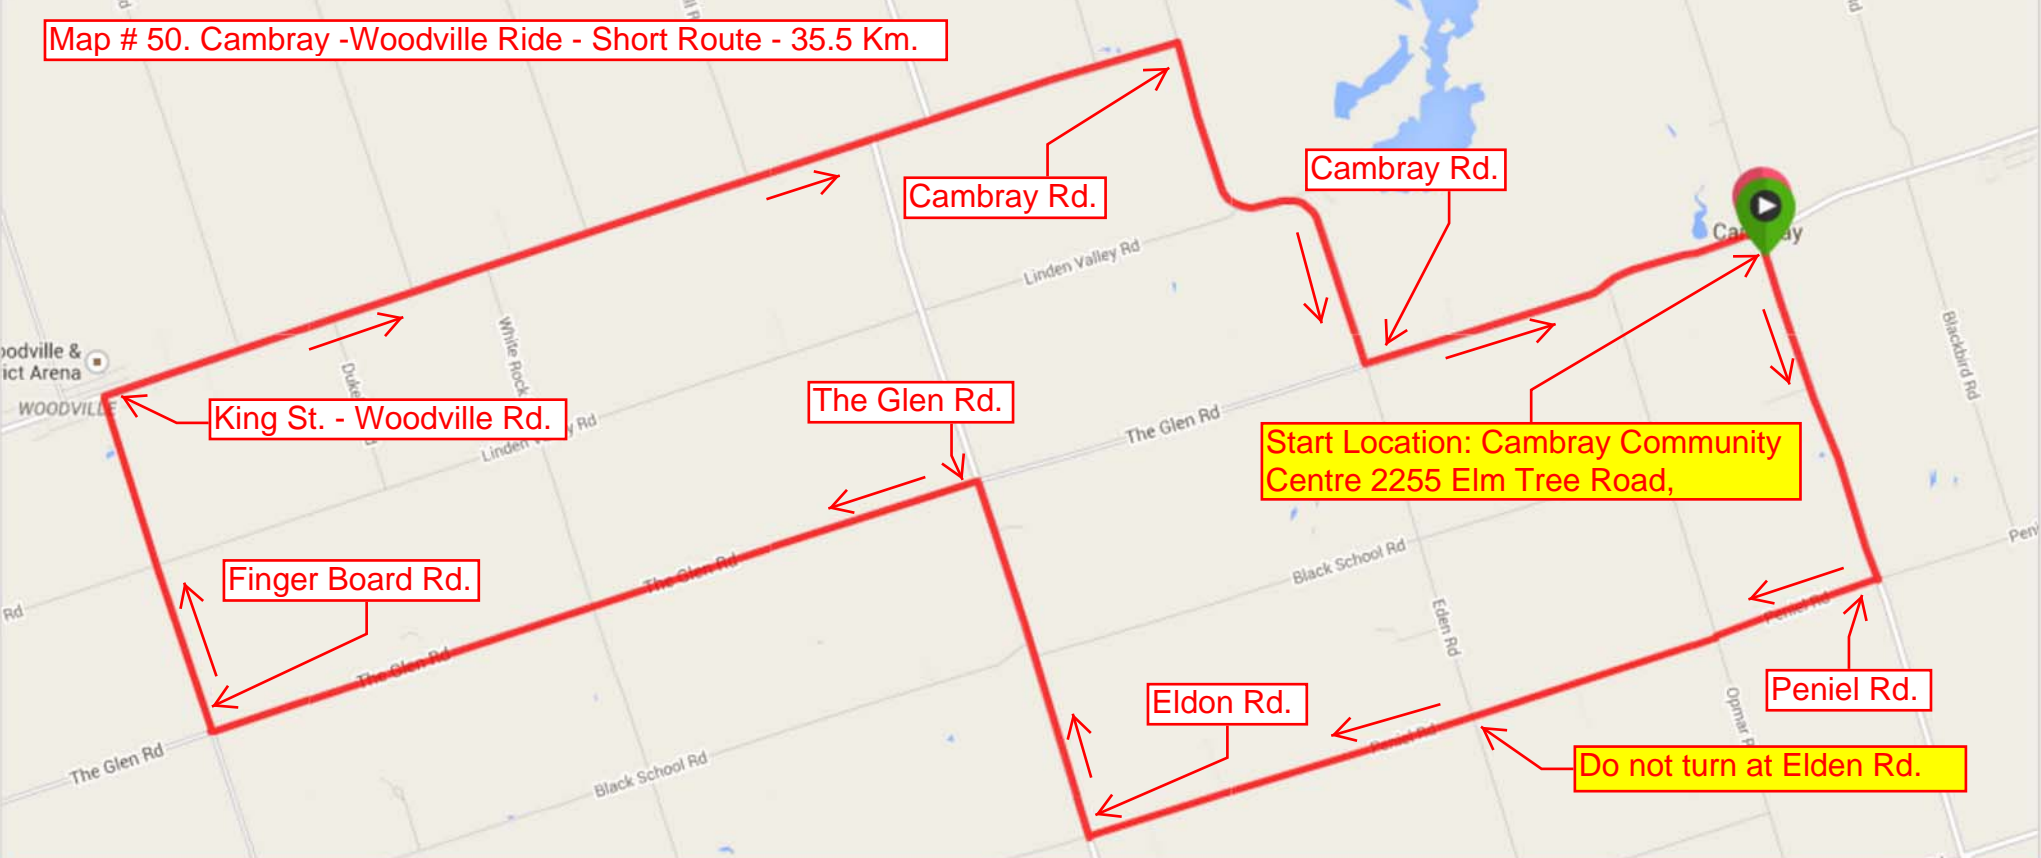

Map # 50. Cambray -Woodville Ride - Short Route - 35.5 Km.

Cambray Rd.

Cambray Rd.

The Glen Rd.

Start Location: Cambray Community Centre 2255 Elm Tree Road,

King St. - Woodville Rd.

Finger Board Rd.

Eldon Rd.

Peniel Rd.

Do not turn at Eldon Rd.