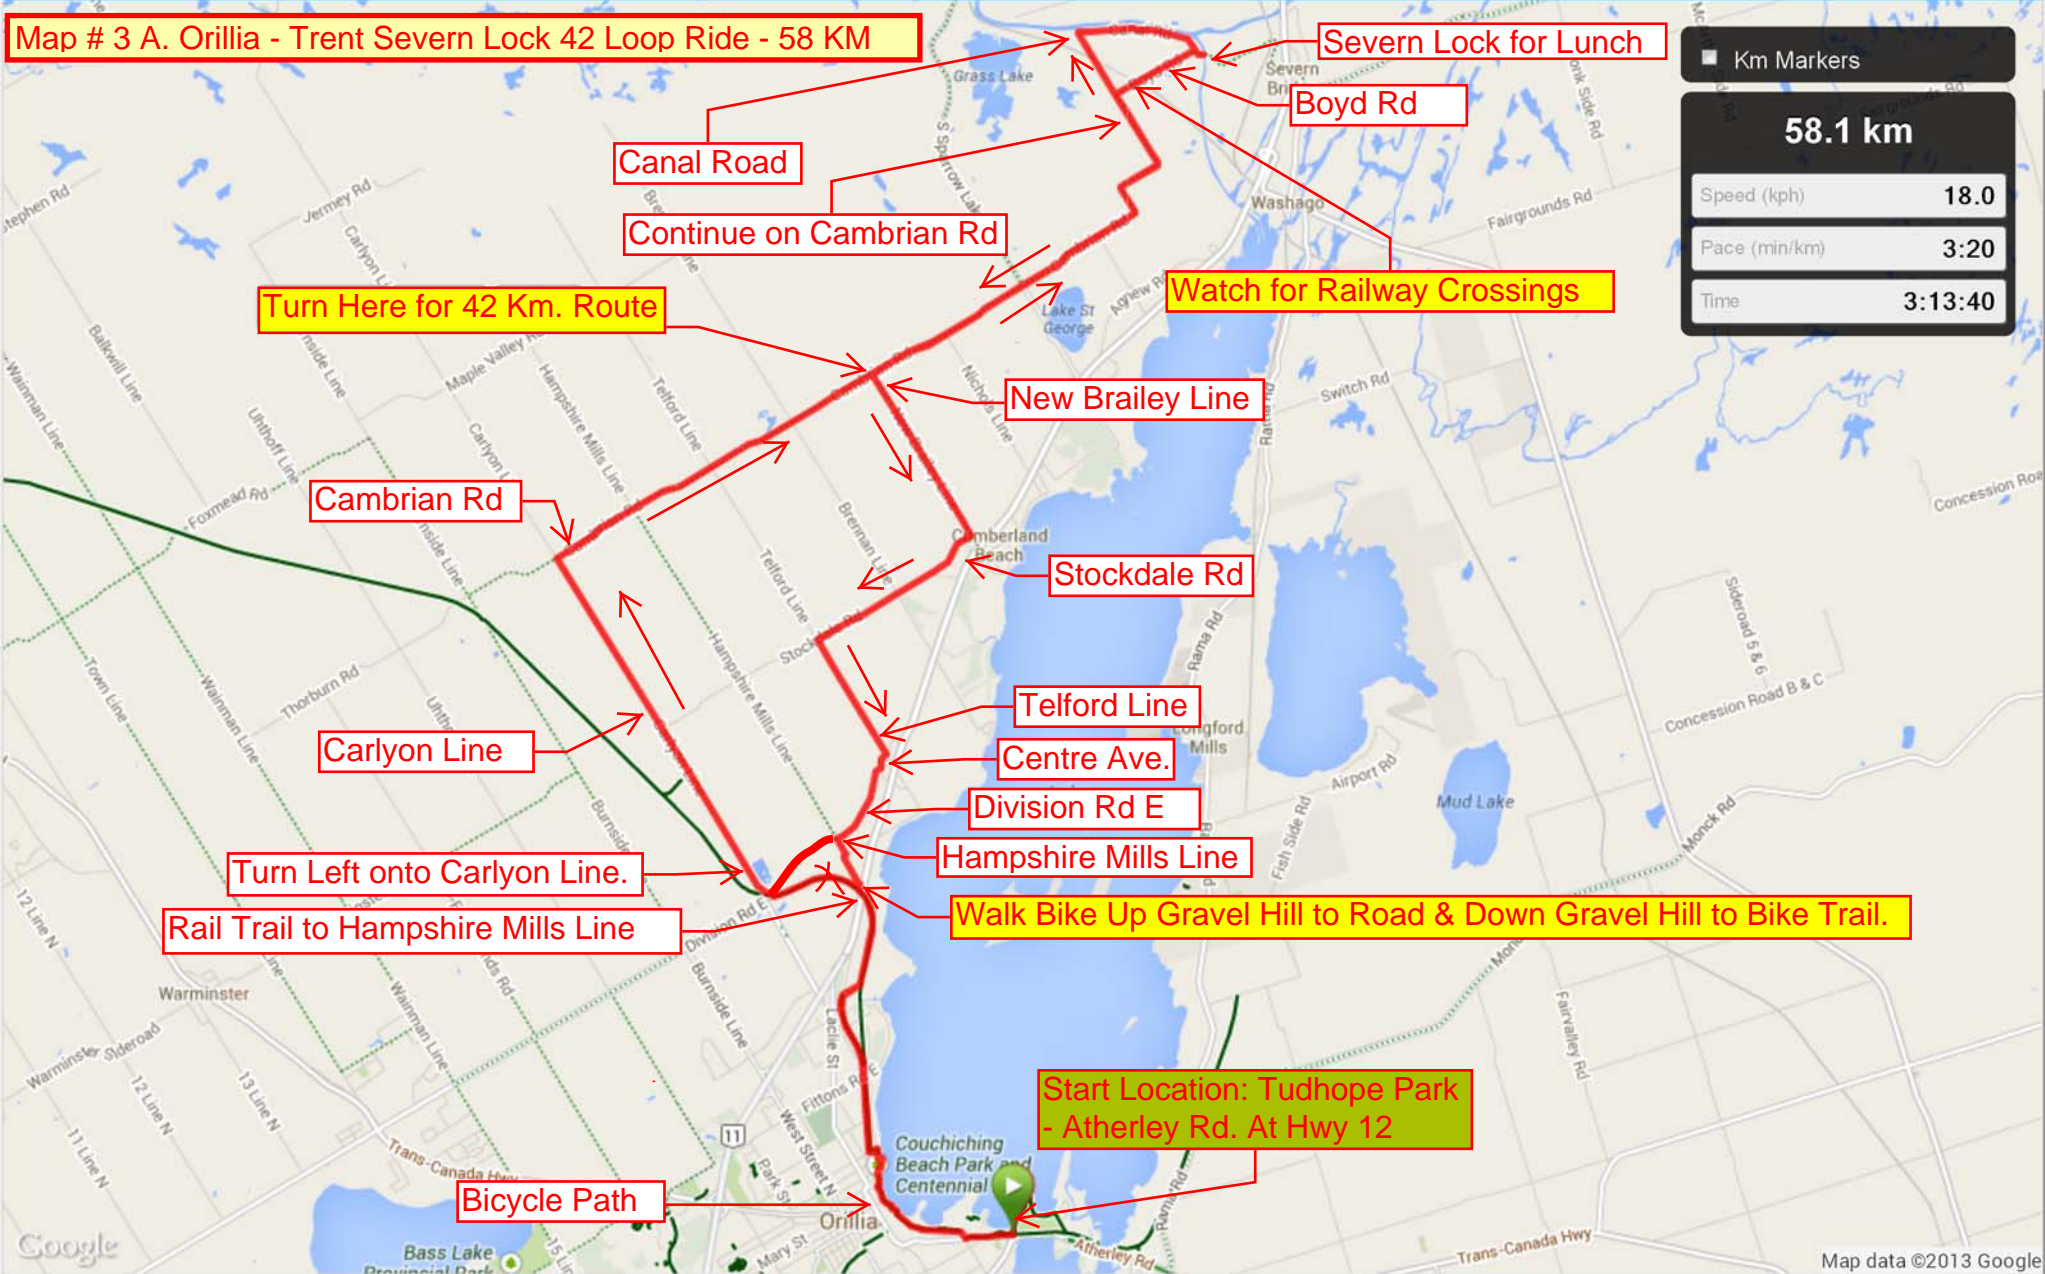

Map # 3 A. Orillia - Trent Severn Lock 42 Loop Ride - 58 KM

Km Markers

58.1 km

Speed (kph)	18.0
Pace (min/km)	3:20
Time	3:13:40

Severn Lock for Lunch

Boyd Rd

Canal Road

Continue on Cambrian Rd

Turn Here for 42 Km. Route

Watch for Railway Crossings

New Brailey Line

Cambrian Rd

Stockdale Rd

Telford Line

Carlyon Line

Centre Ave.

Division Rd E

Turn Left onto Carlyon Line.

Hampshire Mills Line

Rail Trail to Hampshire Mills Line

Walk Bike Up Gravel Hill to Road & Down Gravel Hill to Bike Trail.

Start Location: Tudhope Park - Atherley Rd. At Hwy 12

Bicycle Path