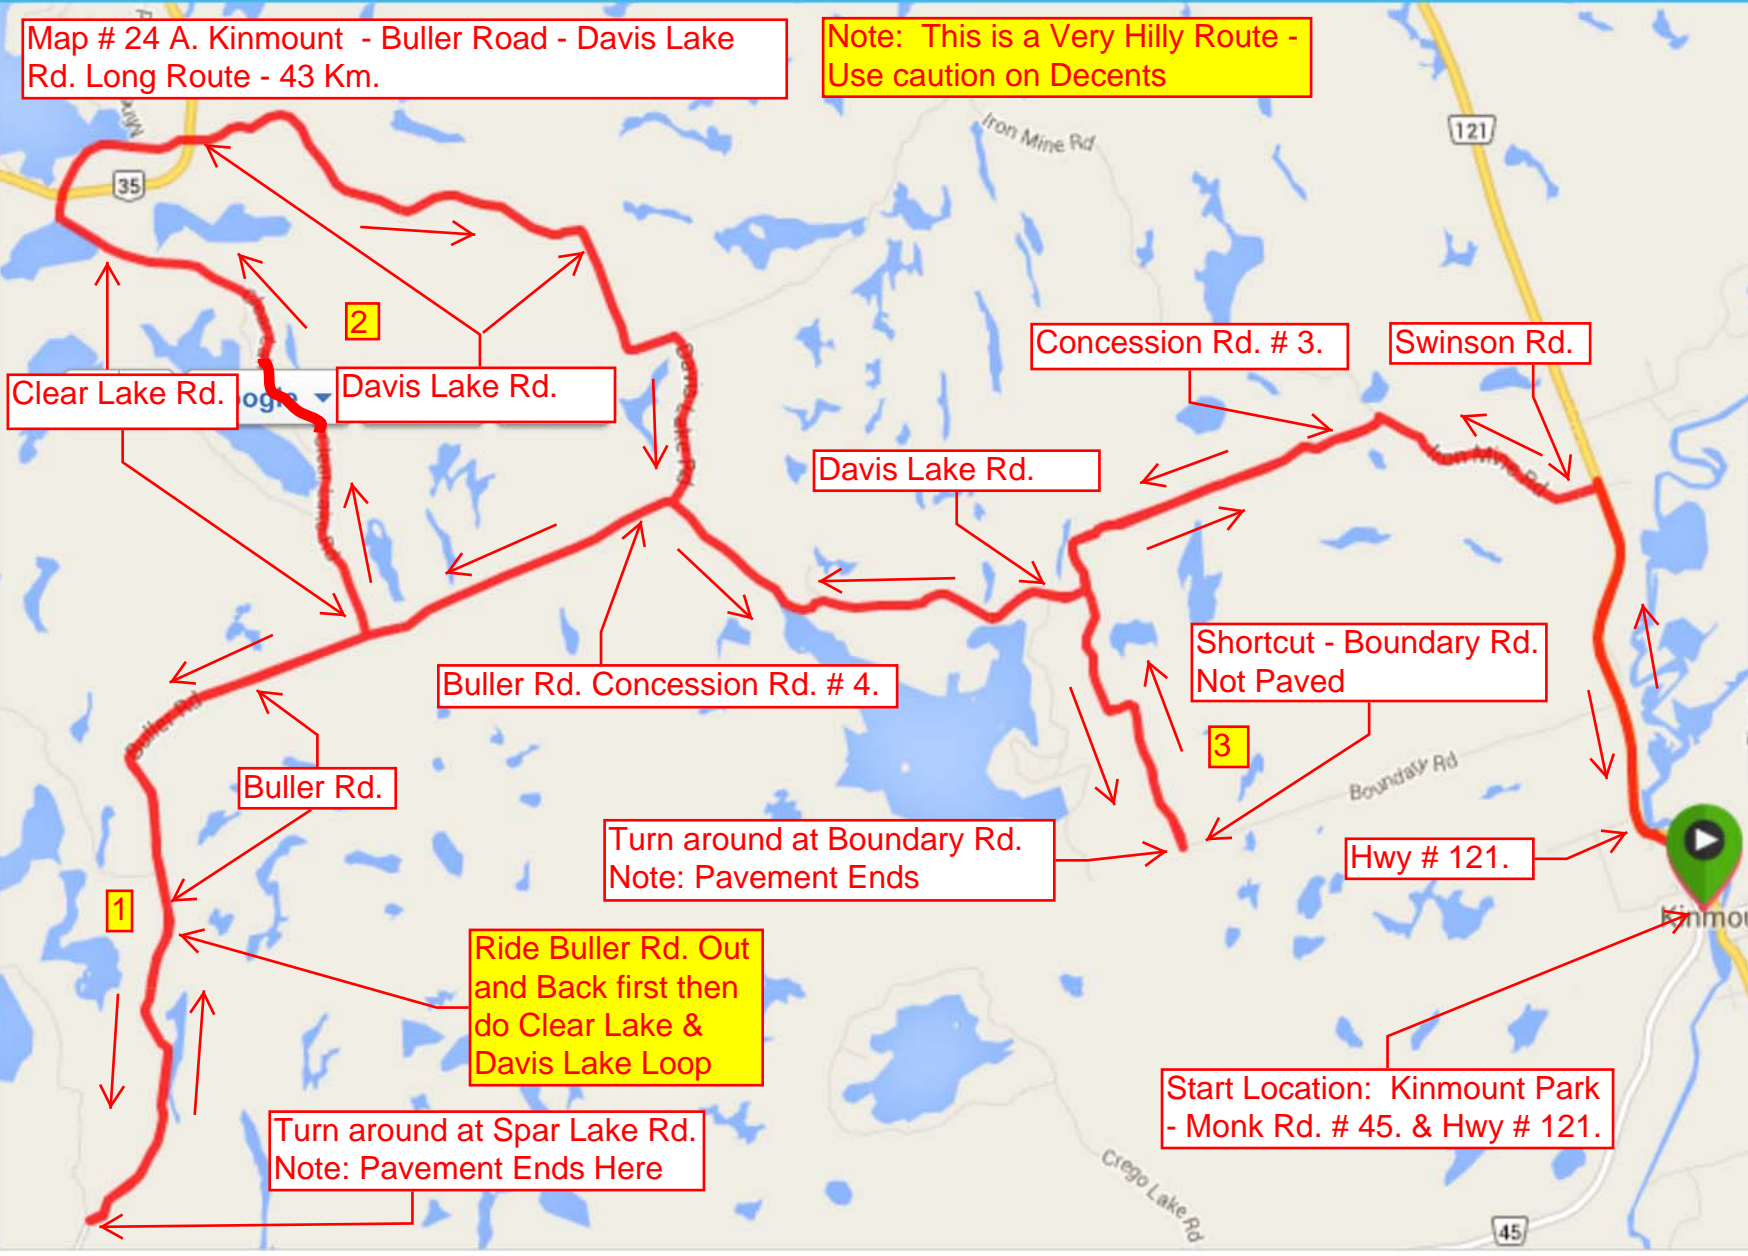

Map # 24 A. Kinmount - Buller Road - Davis Lake Rd. Long Route - 43 Km.

Note: This is a Very Hilly Route - Use caution on Decents

Clear Lake Rd.

2

Davis Lake Rd.

Concession Rd. # 3.

Swinson Rd.

Davis Lake Rd.

Buller Rd. Concession Rd. # 4.

Shortcut - Boundary Rd. Not Paved

3

Buller Rd.

Turn around at Boundary Rd. Note: Pavement Ends

Hwy # 121.

1

Ride Buller Rd. Out and Back first then do Clear Lake & Davis Lake Loop

Turn around at Spar Lake Rd. Note: Pavement Ends Here

Start Location: Kinmount Park - Monk Rd. # 45. & Hwy # 121.