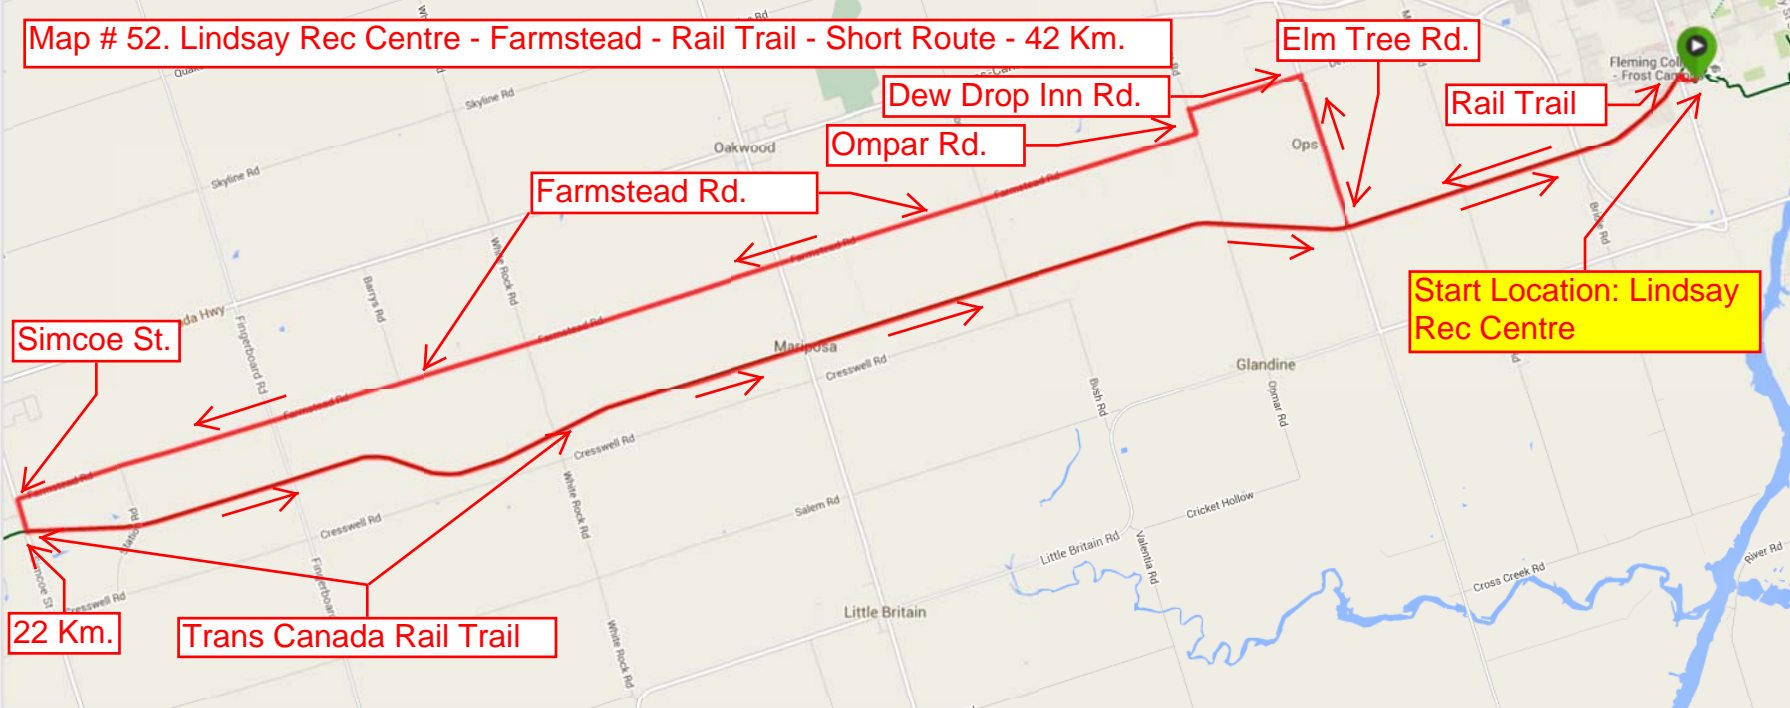

Map # 52. Lindsay Rec Centre - Farmstead - Rail Trail - Short Route - 42 Km.

Elm Tree Rd.

Dew Drop Inn Rd.

Rail Trail

Ompar Rd.

Farmstead Rd.

Start Location: Lindsay Rec Centre

Simcoe St.

22 Km.

Trans Canada Rail Trail