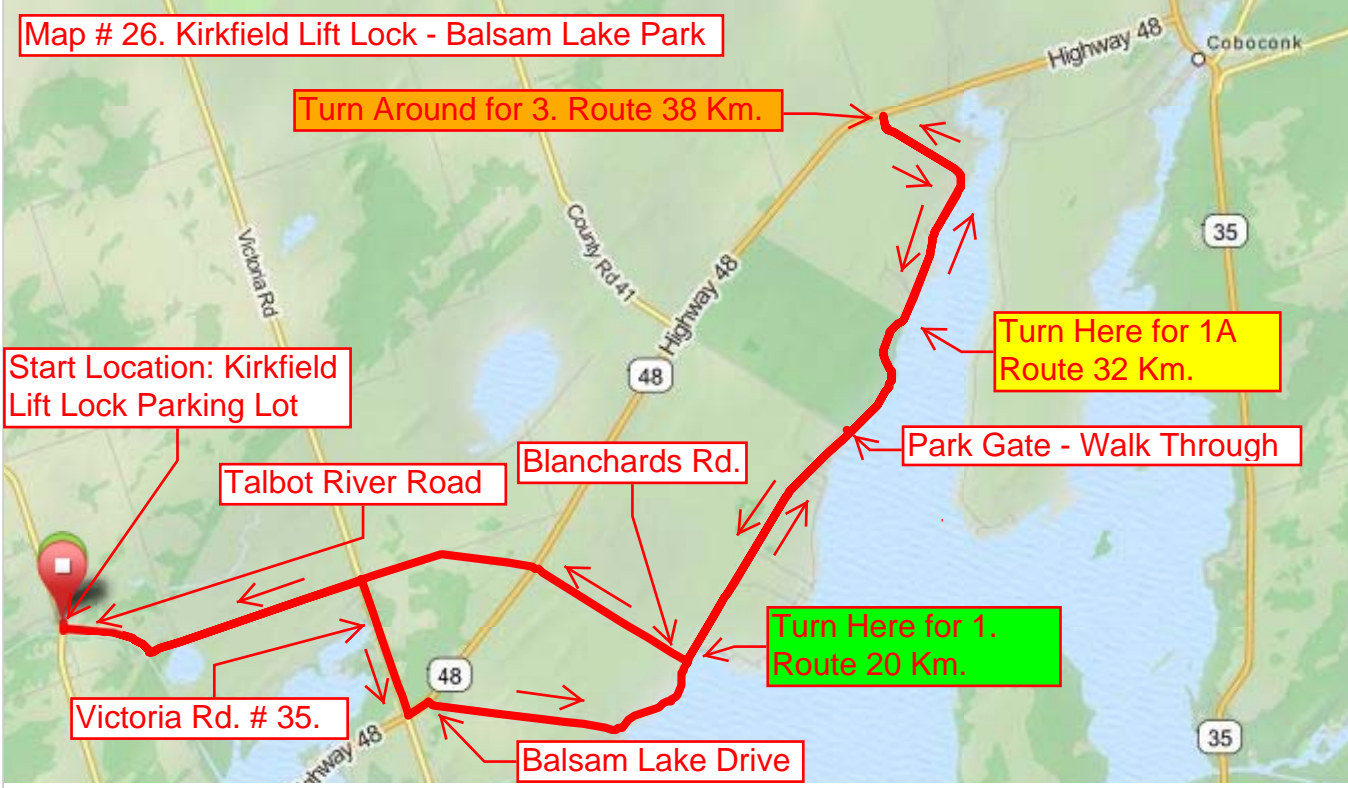

Map # 26. Kirkfield Lift Lock - Balsam Lake Park

Turn Around for 3. Route 38 Km.

Turn Here for 1A  
Route 32 Km.

Park Gate - Walk Through

Turn Here for 1.  
Route 20 Km.

Start Location: Kirkfield  
Lift Lock Parking Lot

Talbot River Road

Blanchards Rd.

Victoria Rd. # 35.

Balsam Lake Drive