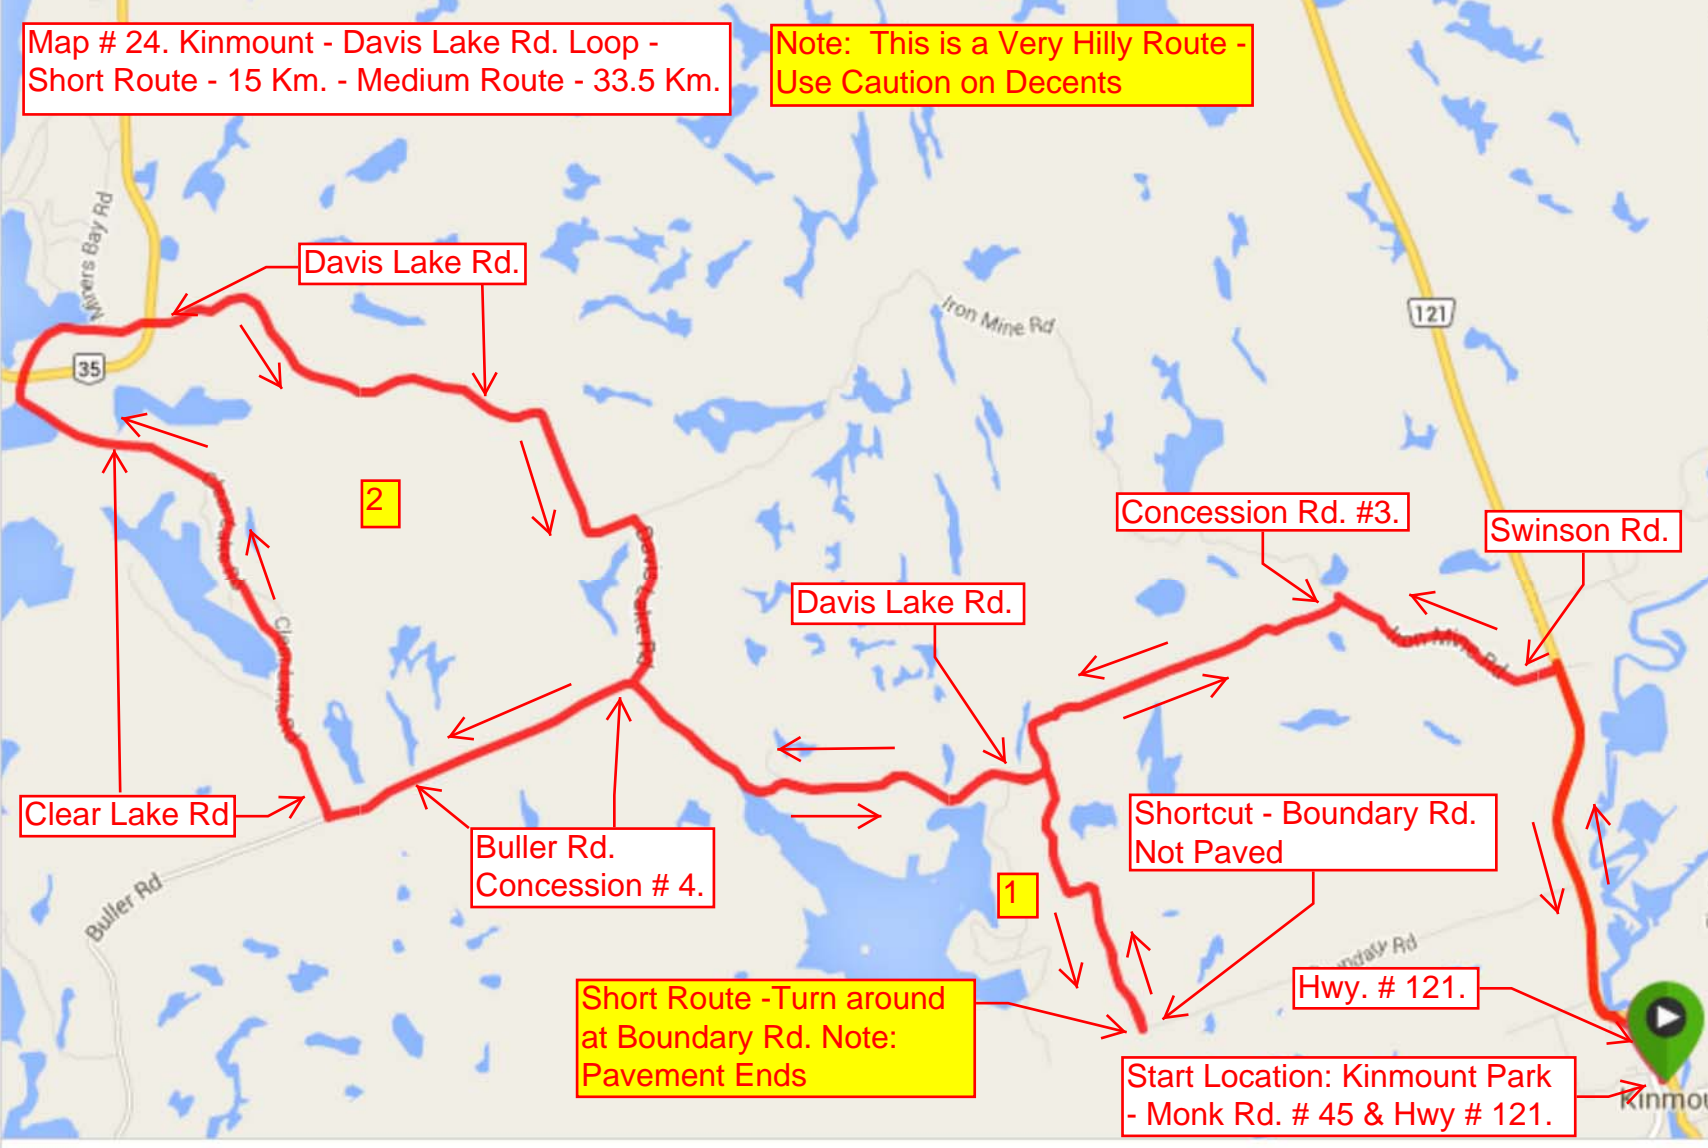

Map # 24. Kinmount - Davis Lake Rd. Loop -  
Short Route - 15 Km. - Medium Route - 33.5 Km.

Note: This is a Very Hilly Route -  
Use Caution on Decents

Davis Lake Rd.

2

Davis Lake Rd.

Concession Rd. #3.

Swinson Rd.

Clear Lake Rd

Buller Rd.  
Concession # 4.

Shortcut - Boundary Rd.  
Not Paved

1

Hwy. # 121.

Short Route - Turn around  
at Boundary Rd. Note:  
Pavement Ends

Start Location: Kinmount Park  
- Monk Rd. # 45 & Hwy # 121.

Kinmount