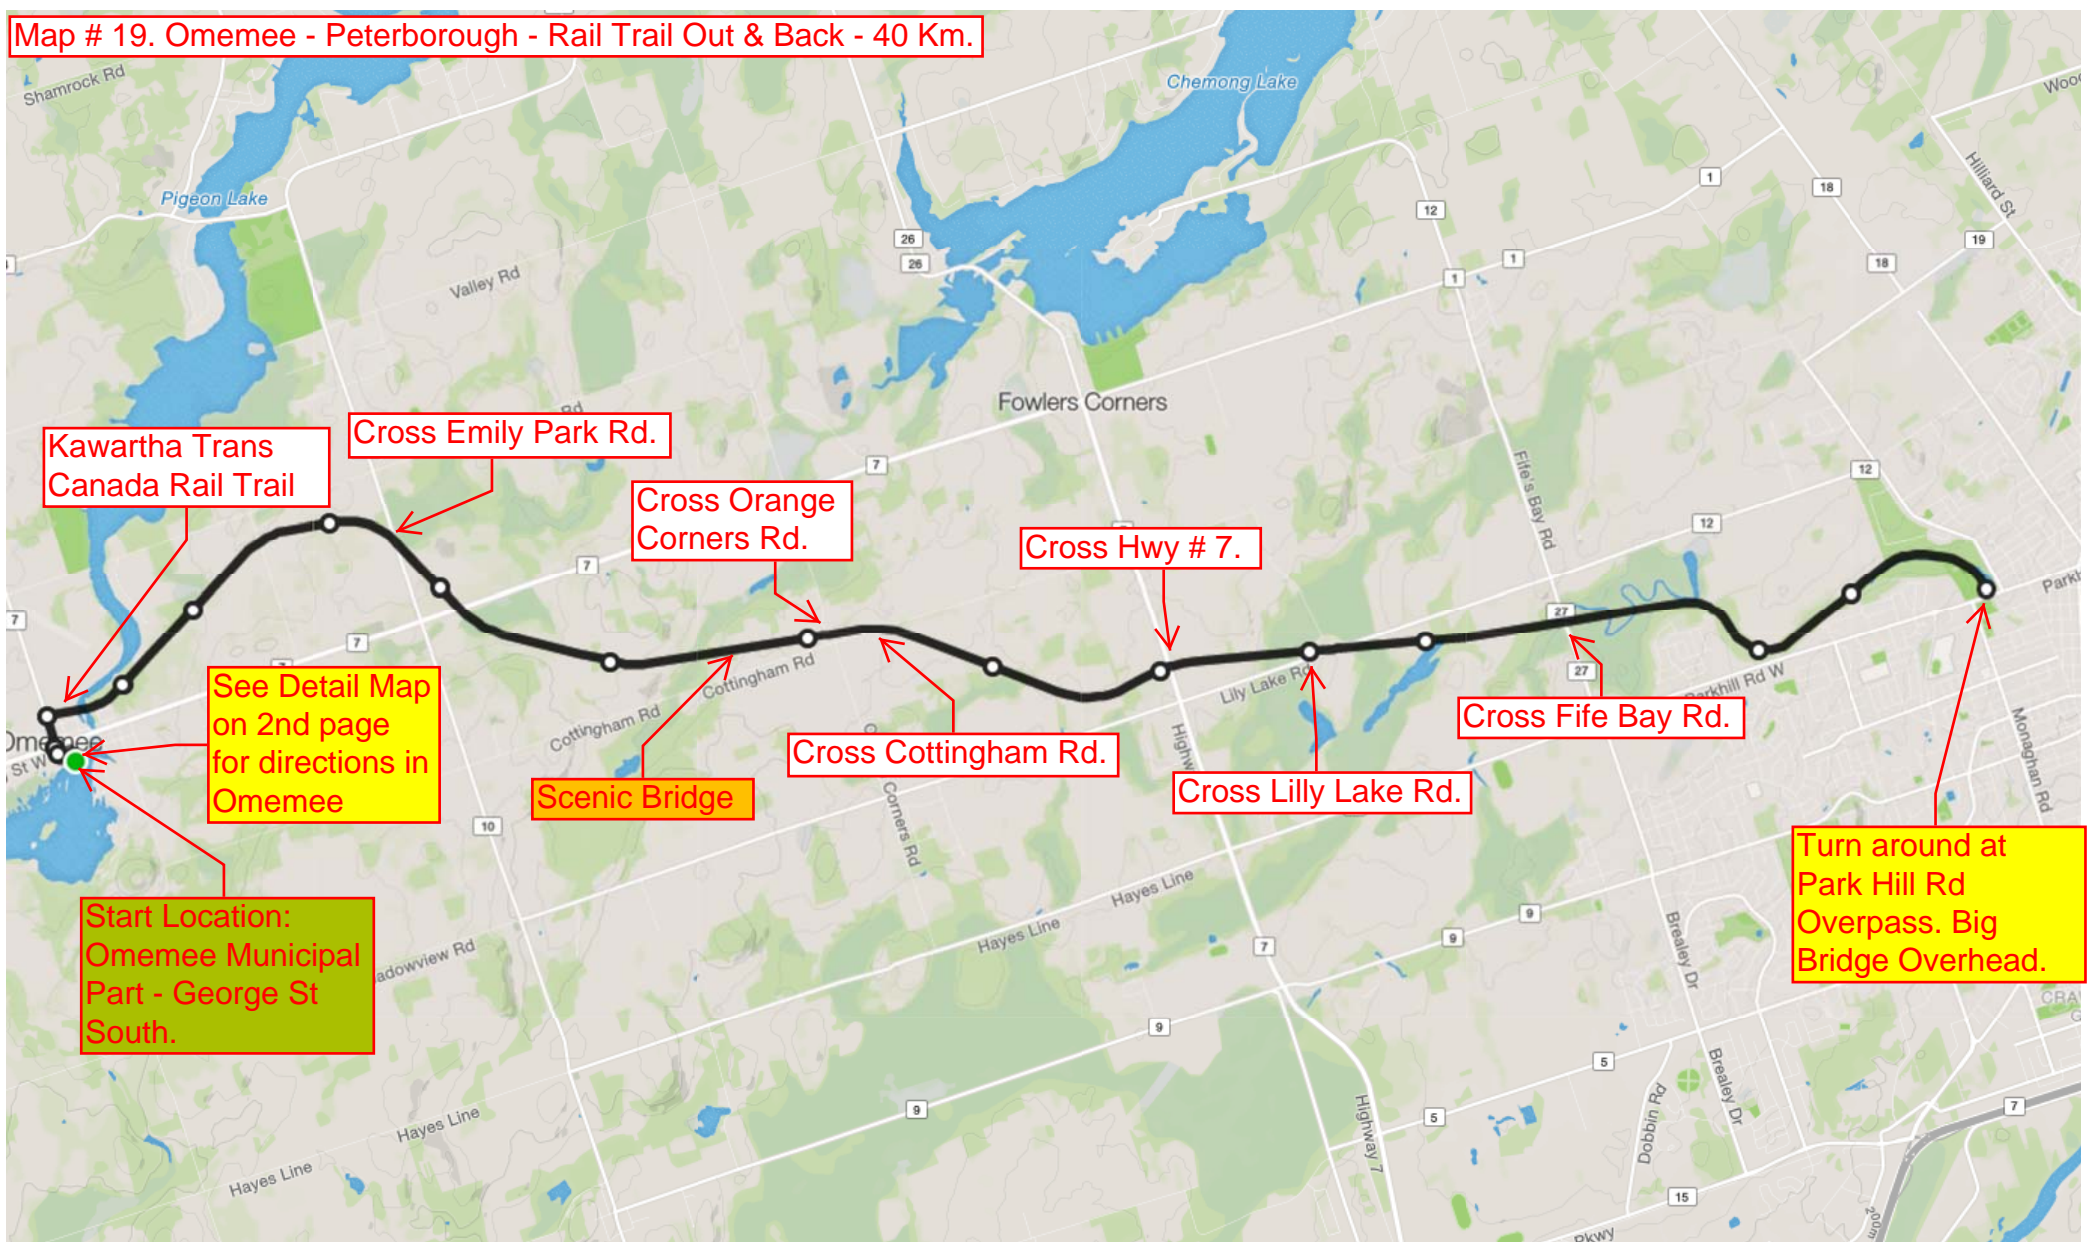

**Map # 19. Omemee - Peterborough - Rail Trail Out & Back - 40 Km.**

**Kawartha Trans  
Canada Rail Trail**

**Cross Emily Park Rd.**

**Cross Orange  
Corners Rd.**

**Cross Hwy # 7.**

**Cross Fife Bay Rd.**

**Turn around at  
Park Hill Rd  
Overpass. Big  
Bridge Overhead.**

**See Detail Map  
on 2nd page  
for directions in  
Omemee**

**Start Location:  
Omemee Municipal  
Part - George St  
South.**

**Scenic Bridge**

**Cross Cottingham Rd.**

**Cross Lilly Lake Rd.**

Map # 19. Omemee Detail Map.

To 50 Km. Route

Kawartha Trans Canada Rail Trail

Turn to Rail Trail Route

Sturgeon Rd. North

Traffic Lights

Return from 50 Km. Route

Sturgeon Rd. South

George St, South

Public Washrooms

Start Location:  
Omemee Municipal  
Part - George St  
South.

Mary St. East