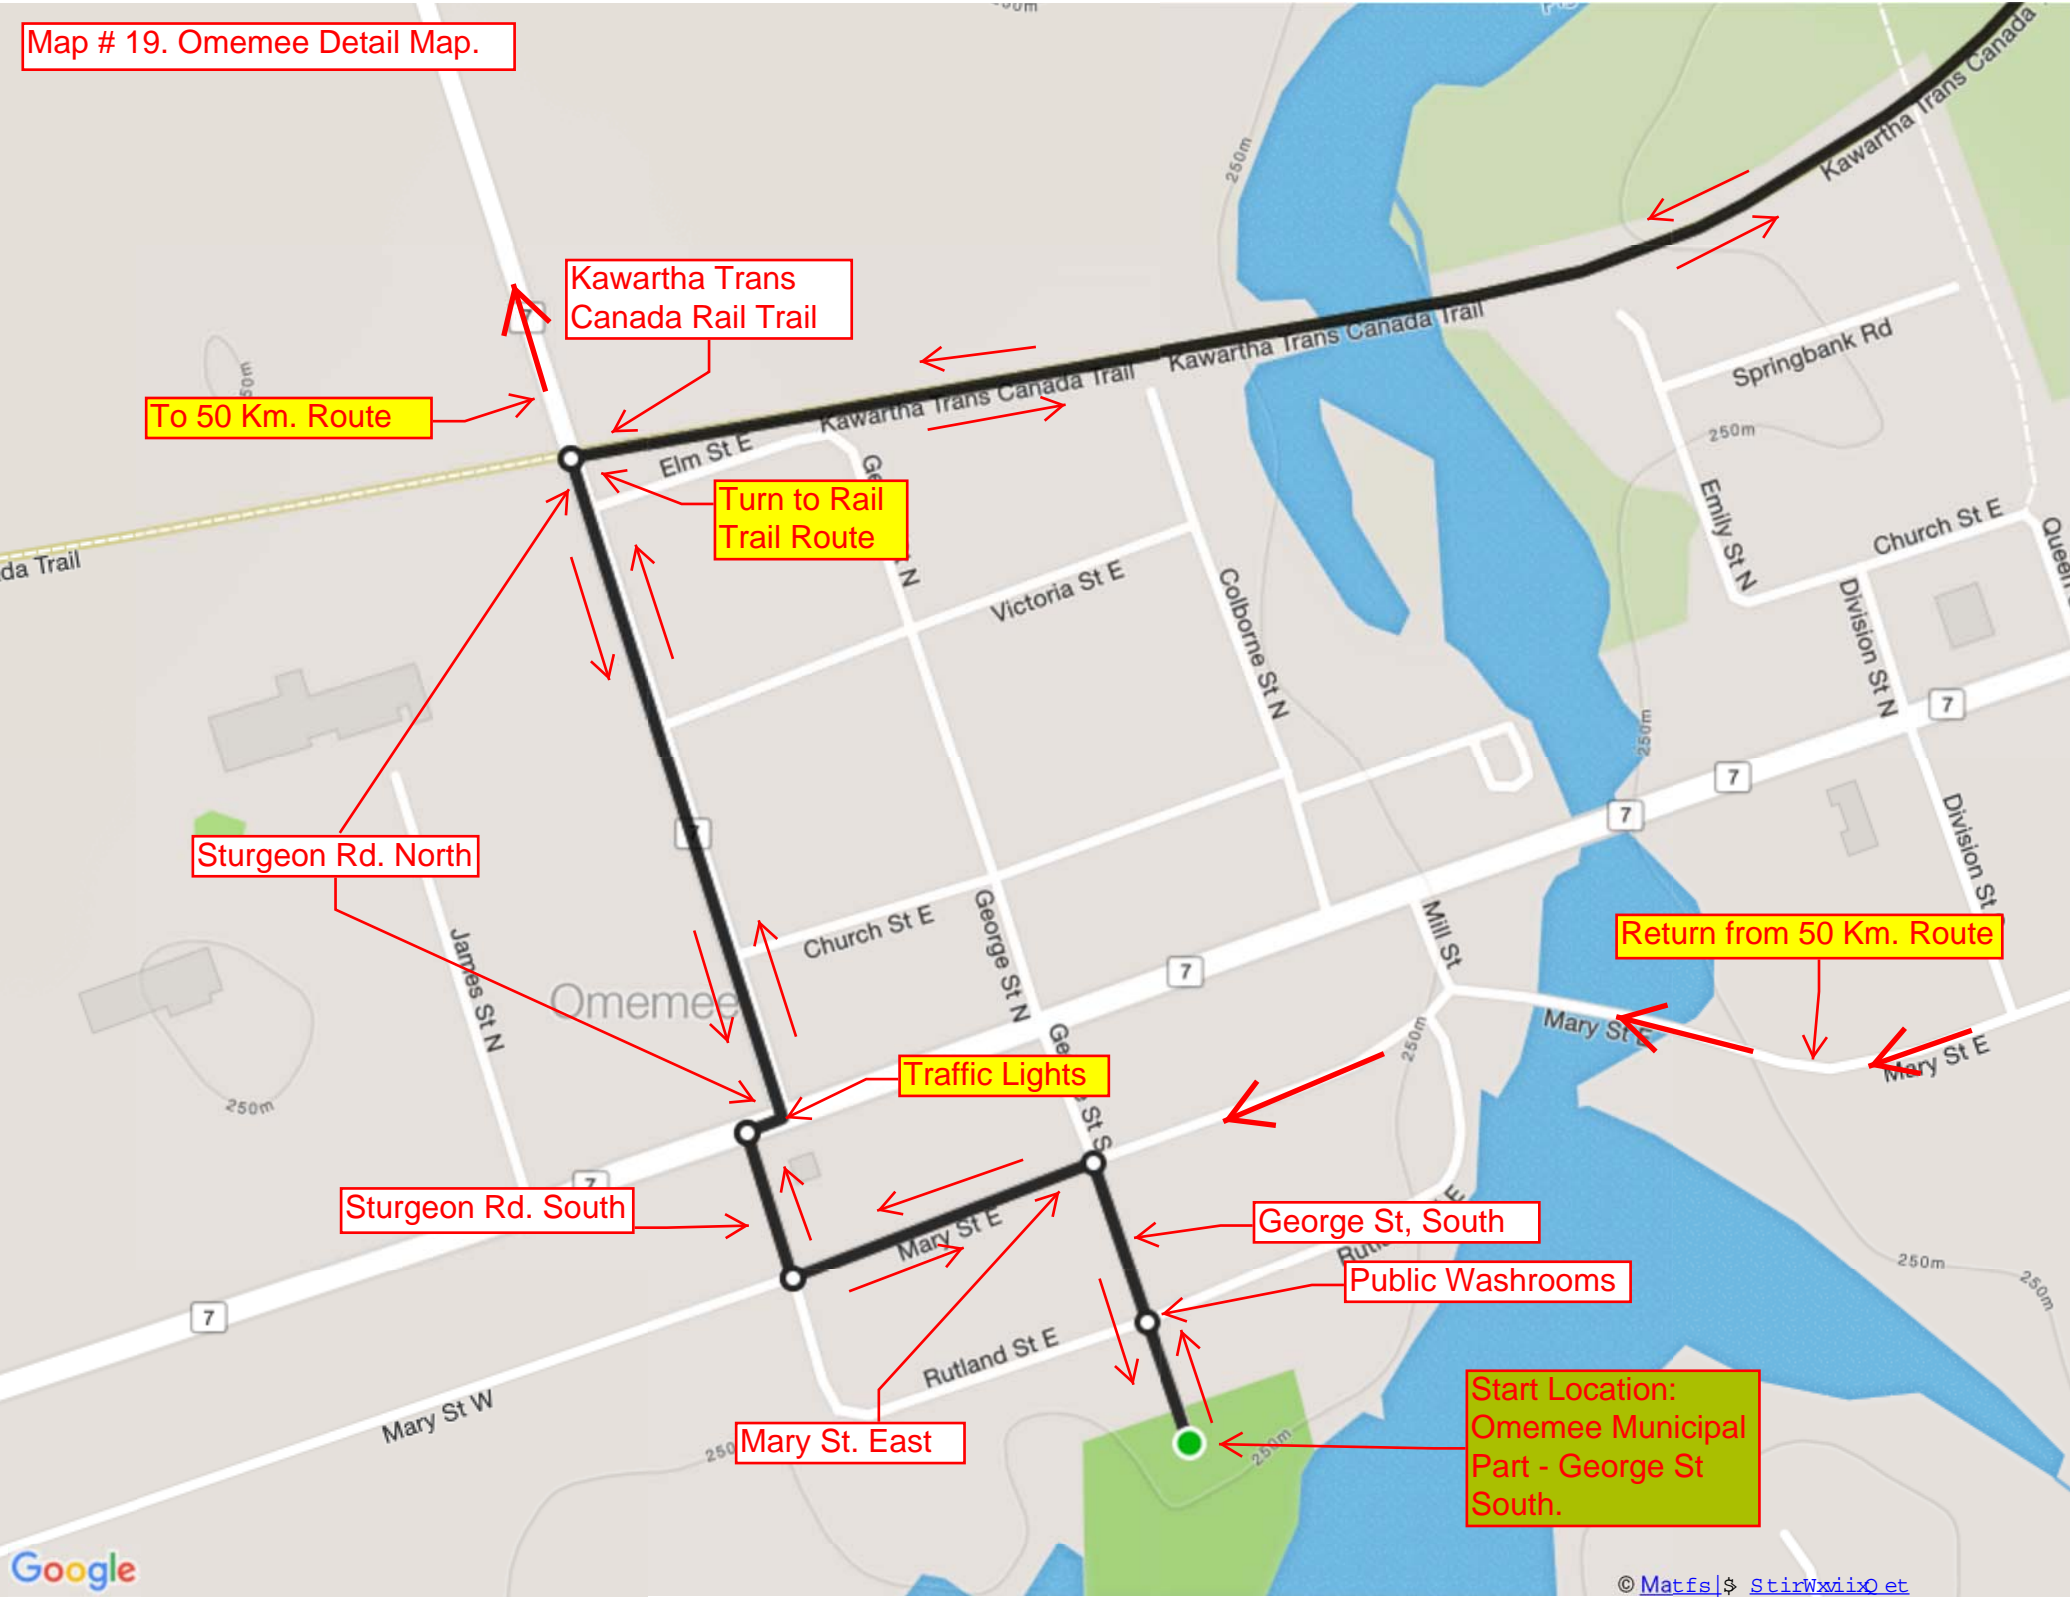

**Map # 19. Omemee - Peterborough - Rail Trail Out & Back - 40 Km.**

**Kawartha Trans  
Canada Rail Trail**

**Cross Emily Park Rd.**

**Cross Orange  
Corners Rd.**

**Cross Hwy # 7.**

**Cross Fife Bay Rd.**

**Turn around at  
Park Hill Rd  
Overpass. Big  
Bridge Overhead.**

**See Detail Map  
on 2nd page  
for directions in  
Omemee**

**Start Location:  
Omemee Municipal  
Part - George St  
South.**

**Scenic Bridge**

**Cross Cottingham Rd.**

**Cross Lilly Lake Rd.**

Map # 19. Omemee Detail Map.

To 50 Km. Route

Kawartha Trans Canada Rail Trail

Turn to Rail Trail Route

Sturgeon Rd. North

Traffic Lights

Return from 50 Km. Route

Sturgeon Rd. South

George St, South

Public Washrooms

Start Location:  
Omemee Municipal  
Part - George St  
South.

Mary St. East