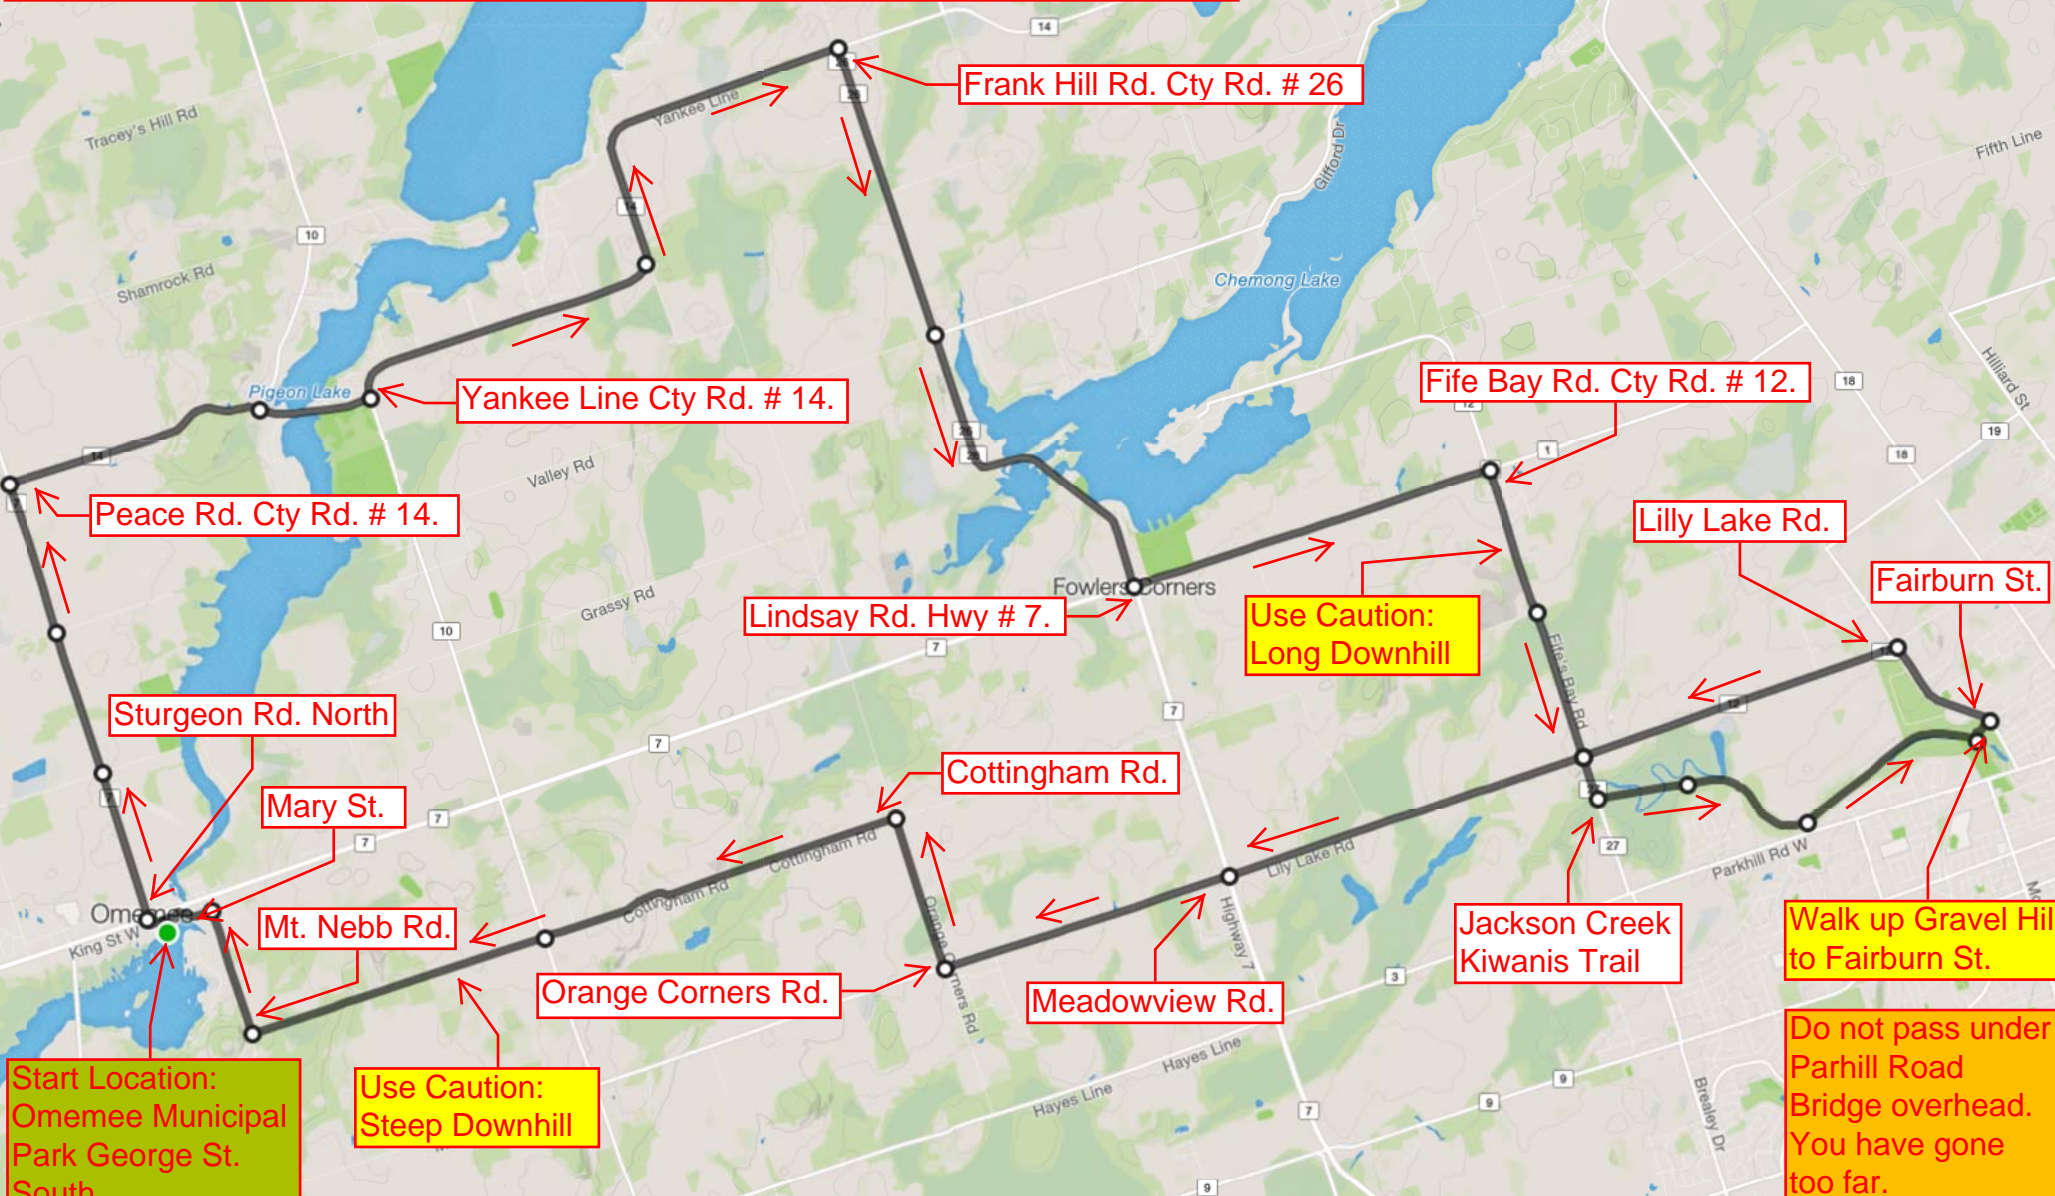

Map # 19 A. Omeme - Peterborough Loop Ride - Long Route - 52 Km. - 561 M Elev

Frank Hill Rd. Cty Rd. # 26

Yankee Line Cty Rd. # 14.

Fife Bay Rd. Cty Rd. # 12.

Peace Rd. Cty Rd. # 14.

Lilly Lake Rd.

Fairburn St.

Lindsay Rd. Hwy # 7.

Use Caution:
Long Downhill

Sturgeon Rd. North

Cottingham Rd.

Mary St.

Mt. Nebb Rd.

Orange Corners Rd.

Meadowview Rd.

Jackson Creek
Kiwanis Trail

Walk up Gravel Hill
to Fairburn St.

Start Location:
Omeme Municipal
Park George St.
South.

Use Caution:
Steep Downhill

Do not pass under
Parhill Road
Bridge overhead.
You have gone
too far.